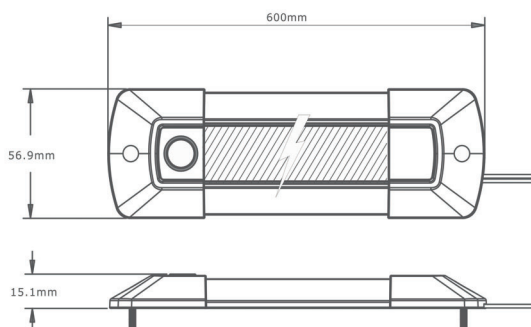

# VSWD-INT600 Interior Light

**R10**

Part Number	Description
VSWD-INT600	INTERIOR LIGHT 600MM 130LED
VSWD-INT600-02	INTERIOR LIGHT 600MM 130LED WITH SWITCH
VSWD-INT600-03	INTERIOR LIGHT 600MM 130LED WITH PIR

<b>Lumens</b>	1820	<b>Approvals</b>	ECE R10
<b>Voltage</b>	10-30v	<b>IP Rating</b>	IP67
<b>LEDs</b>	130 LEDs	<b>Colour Temp</b>	5700-6500K
<b>Mounting</b>	Surface Mount	<b>Additional Features</b>	Wires Only, Touch Switch with Dimming Function, PIR.
<b>Dimensions</b>	600 x 57 x 15mm	<b>Box Qty</b>	20
<b>Housing Material</b>	Aluminium	<b>Lens Material</b>	Polycarbonate